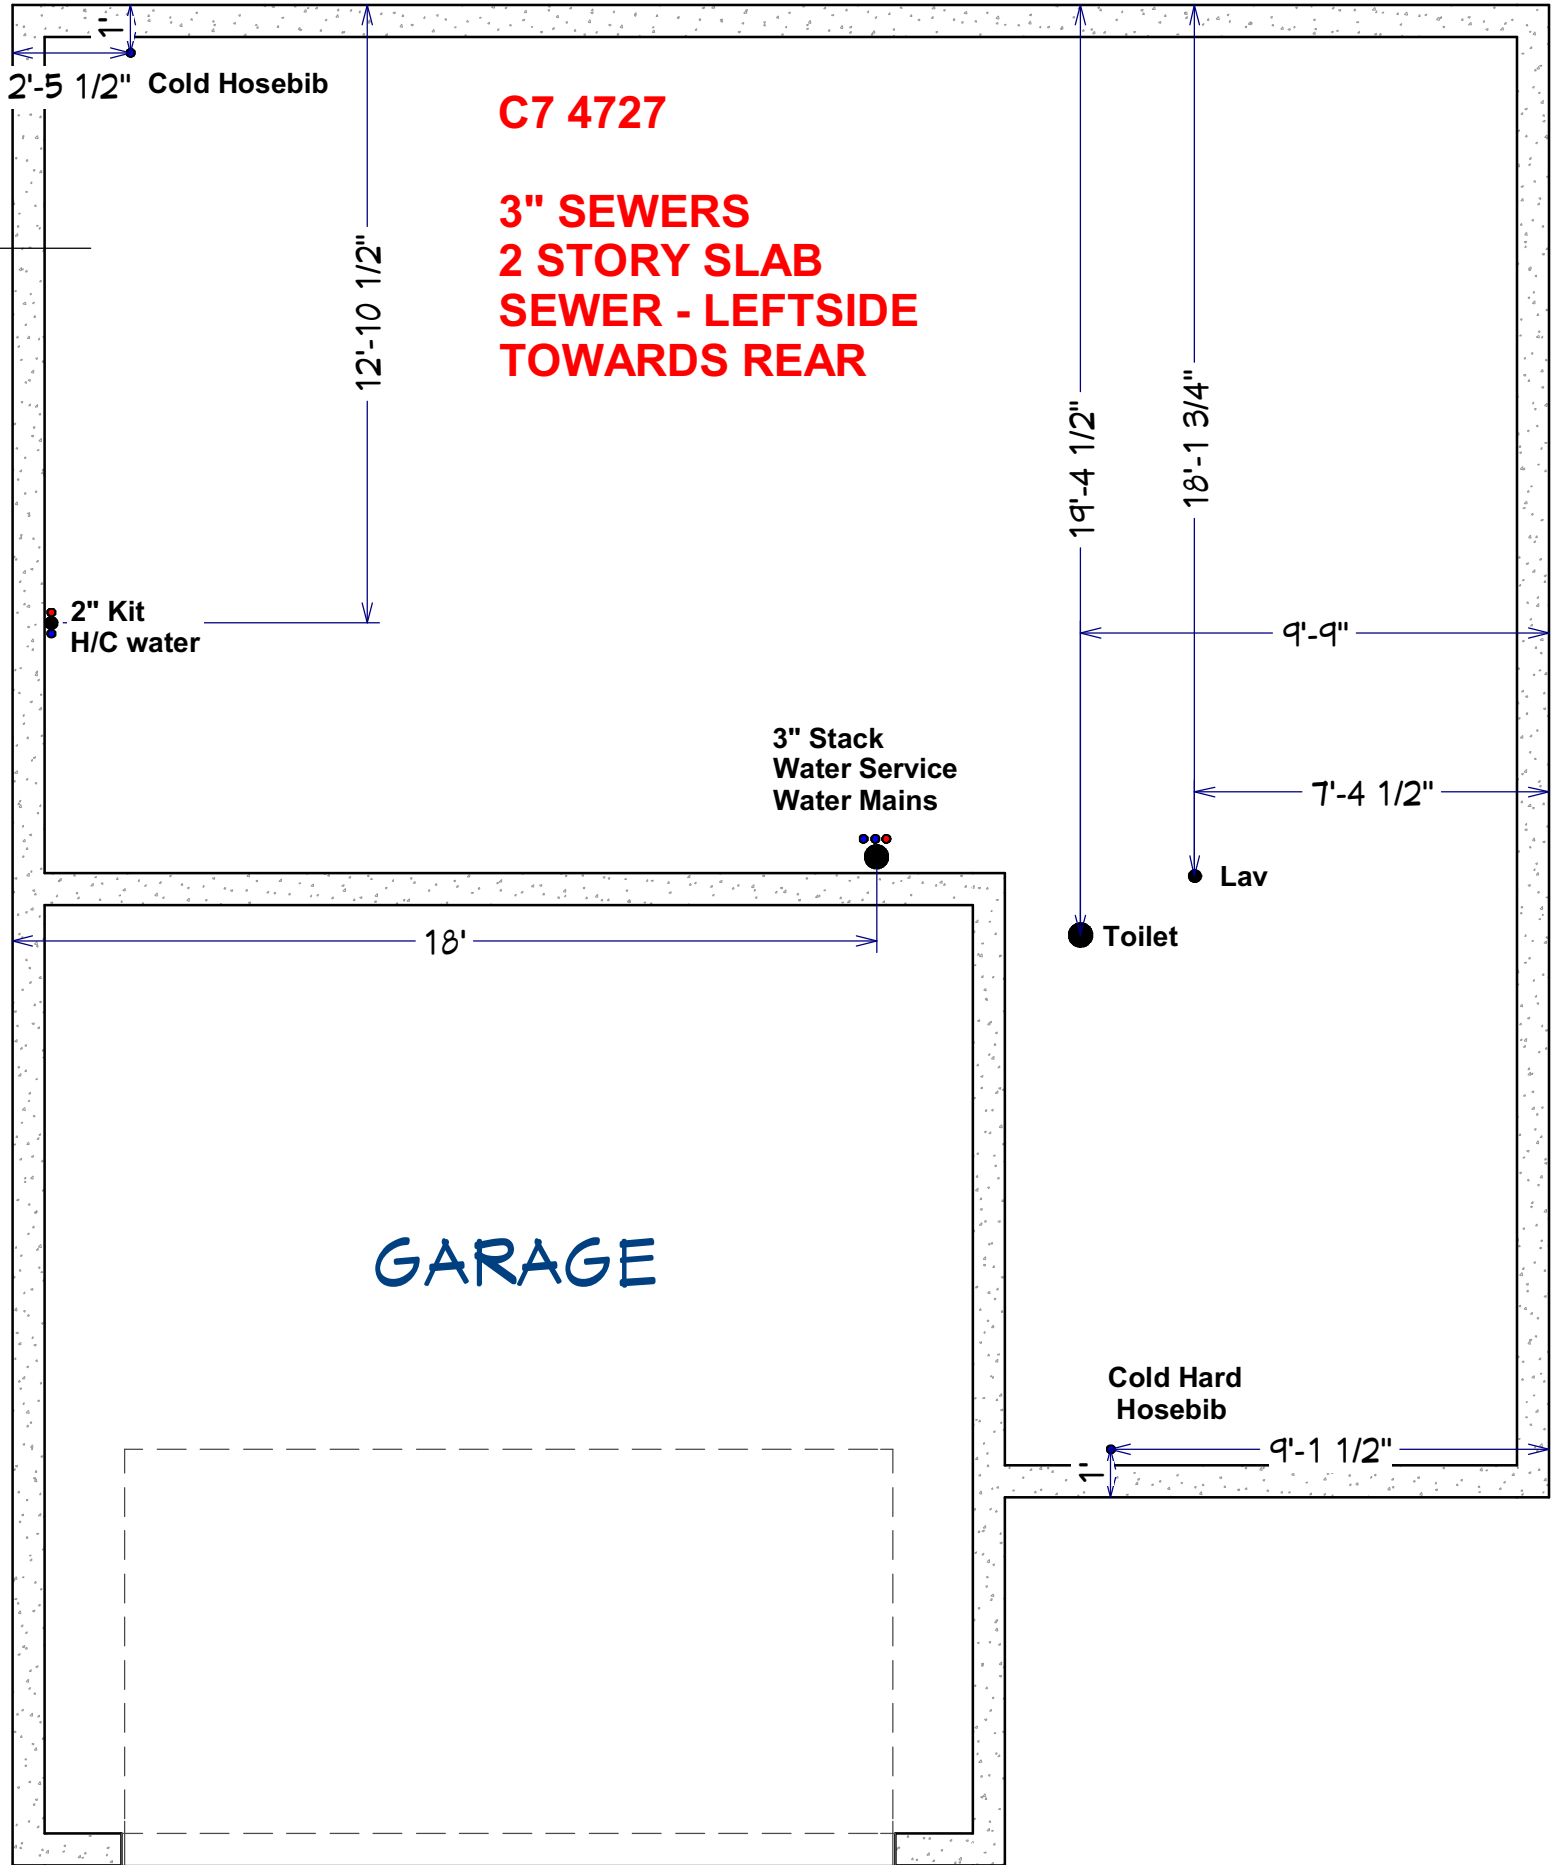

SEWER

C7 4727

**3" SEWERS
2 STORY SLAB
SEWER - LEFTSIDE
TOWARDS REAR**

GARAGE