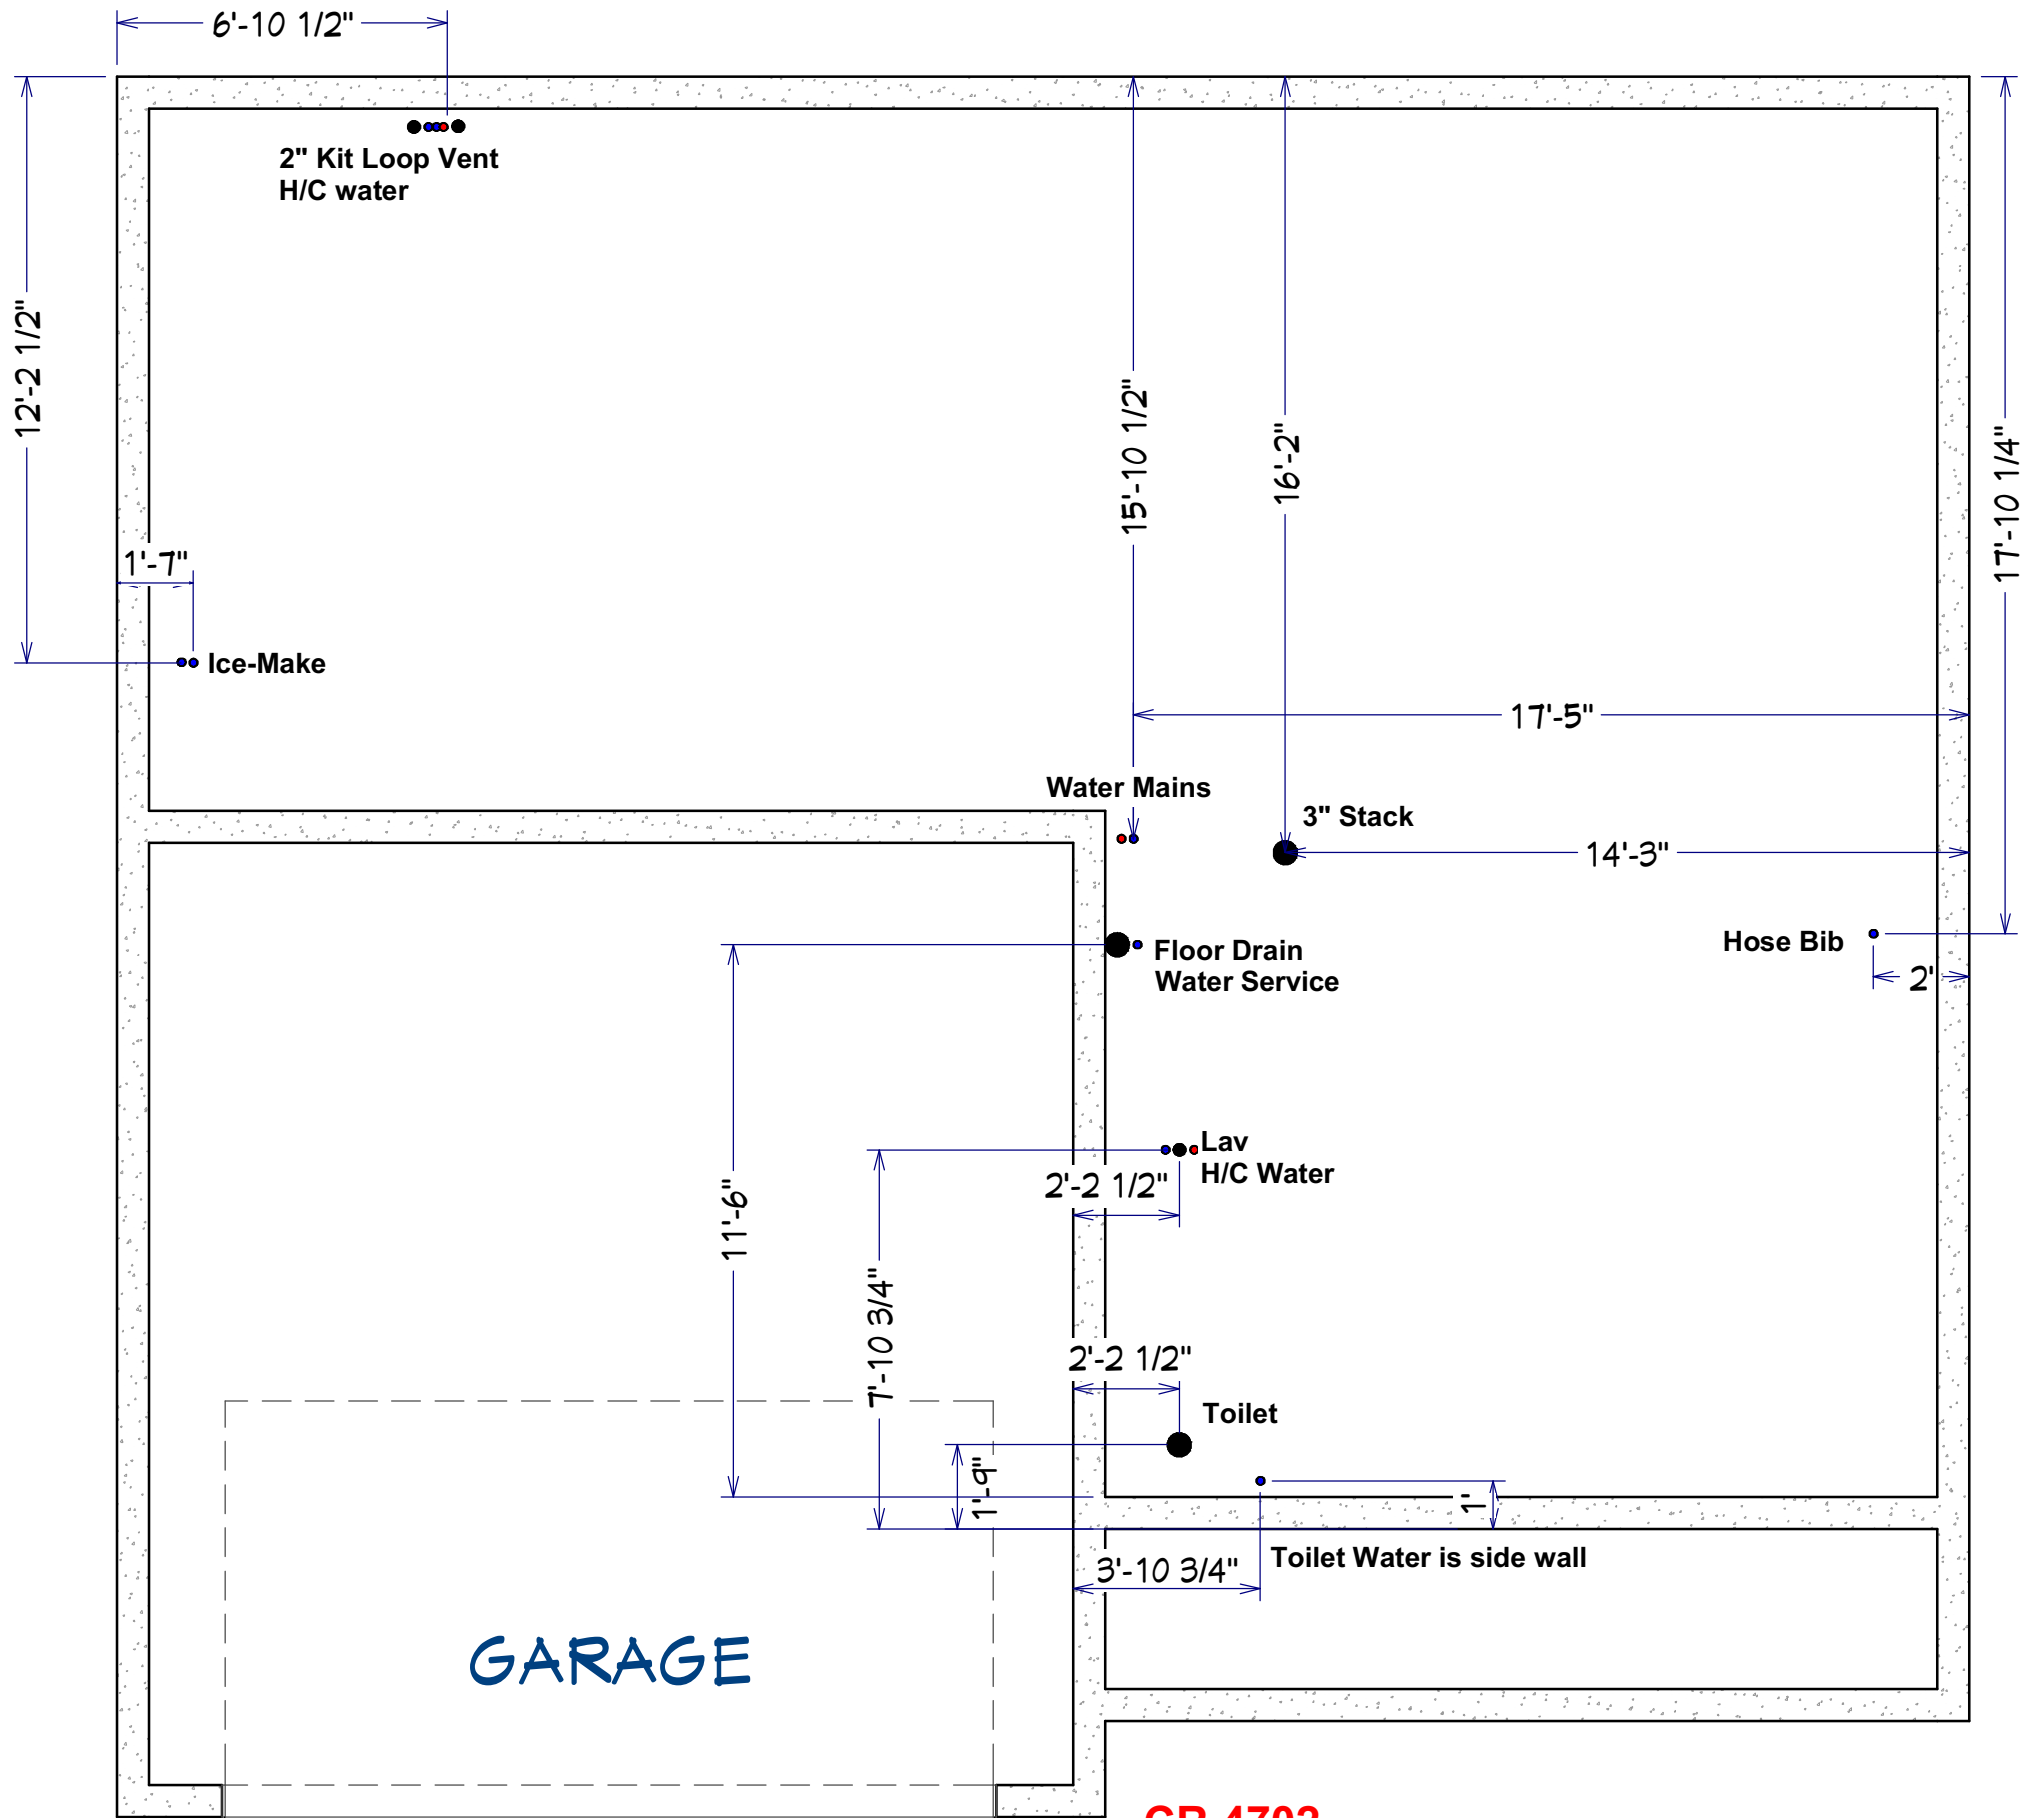

ALL CR SLAB HOUSE TAKE SEWER OUT OPPOSITE SIDE OF WATER SERVICE !!

CR 4702

**3" SEWERS
4X2 REDUCER FOR FLOOR DRAIN**