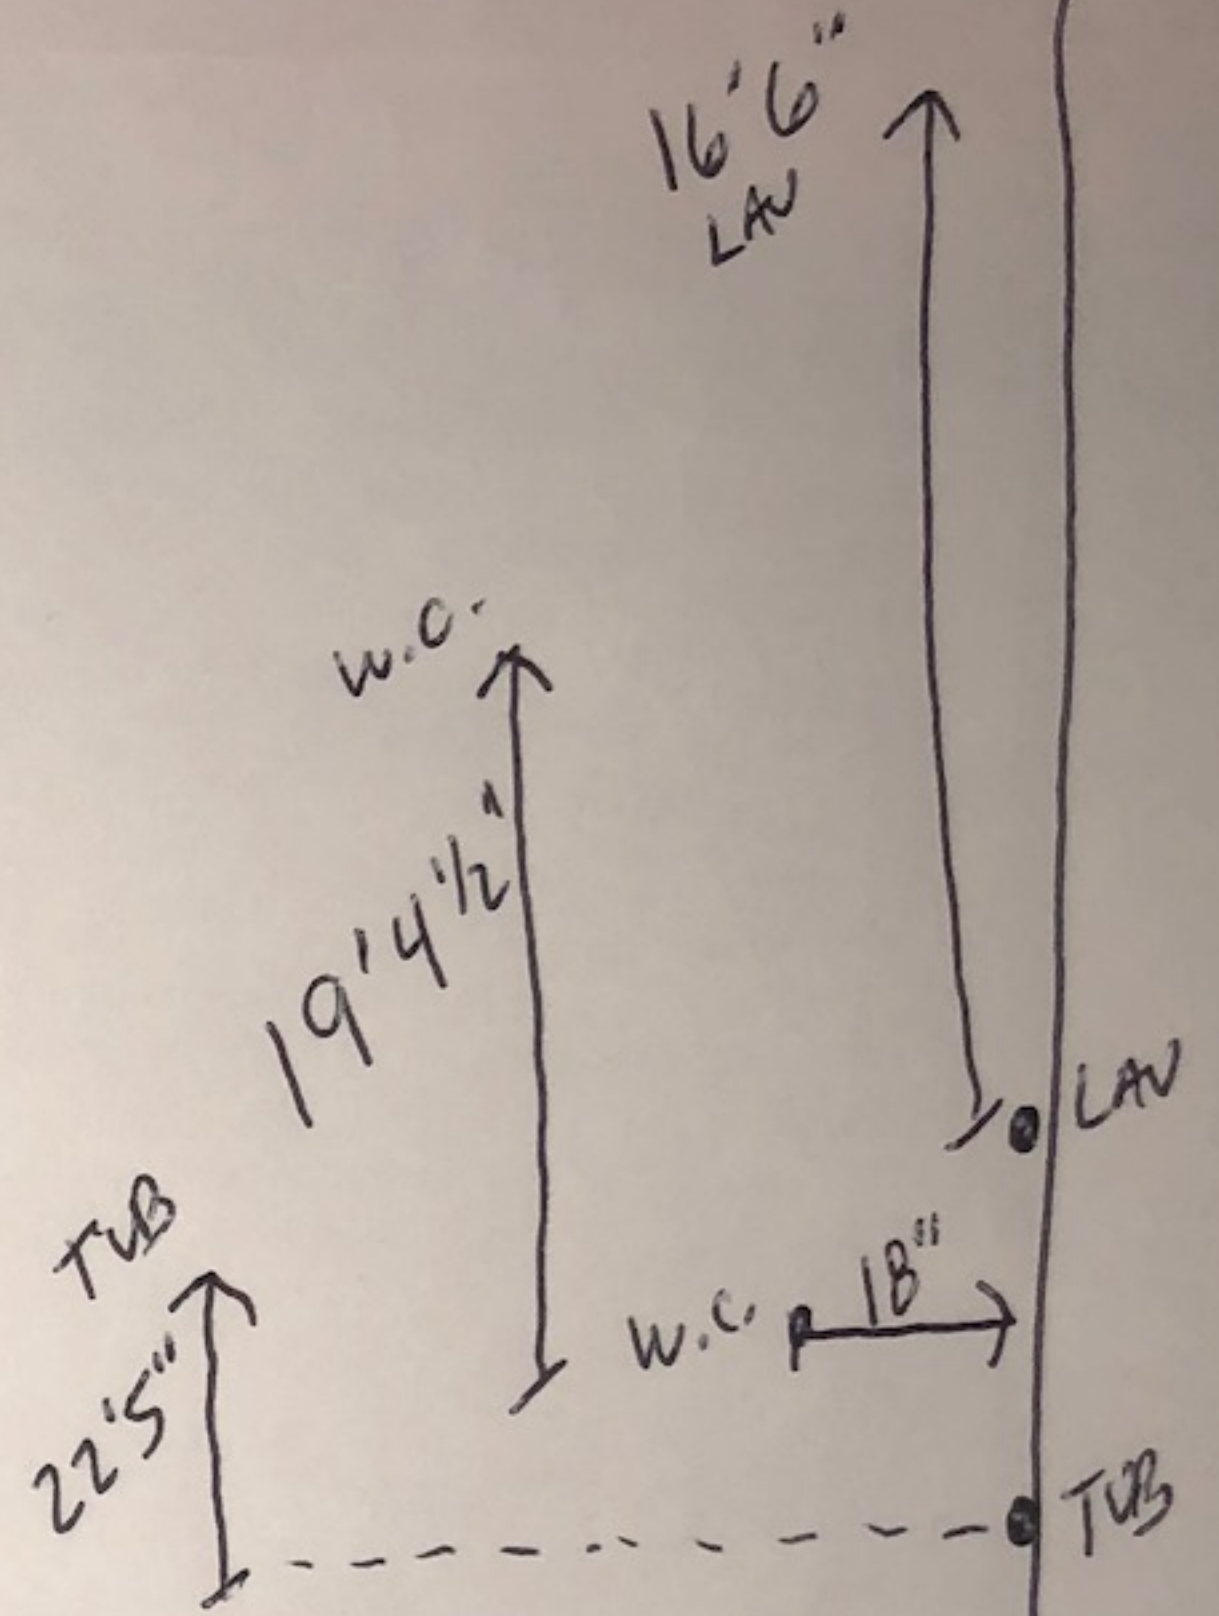

KCK69  
Unfinished bsmt  
3pc rough

GARAGE

water sewer

Sept