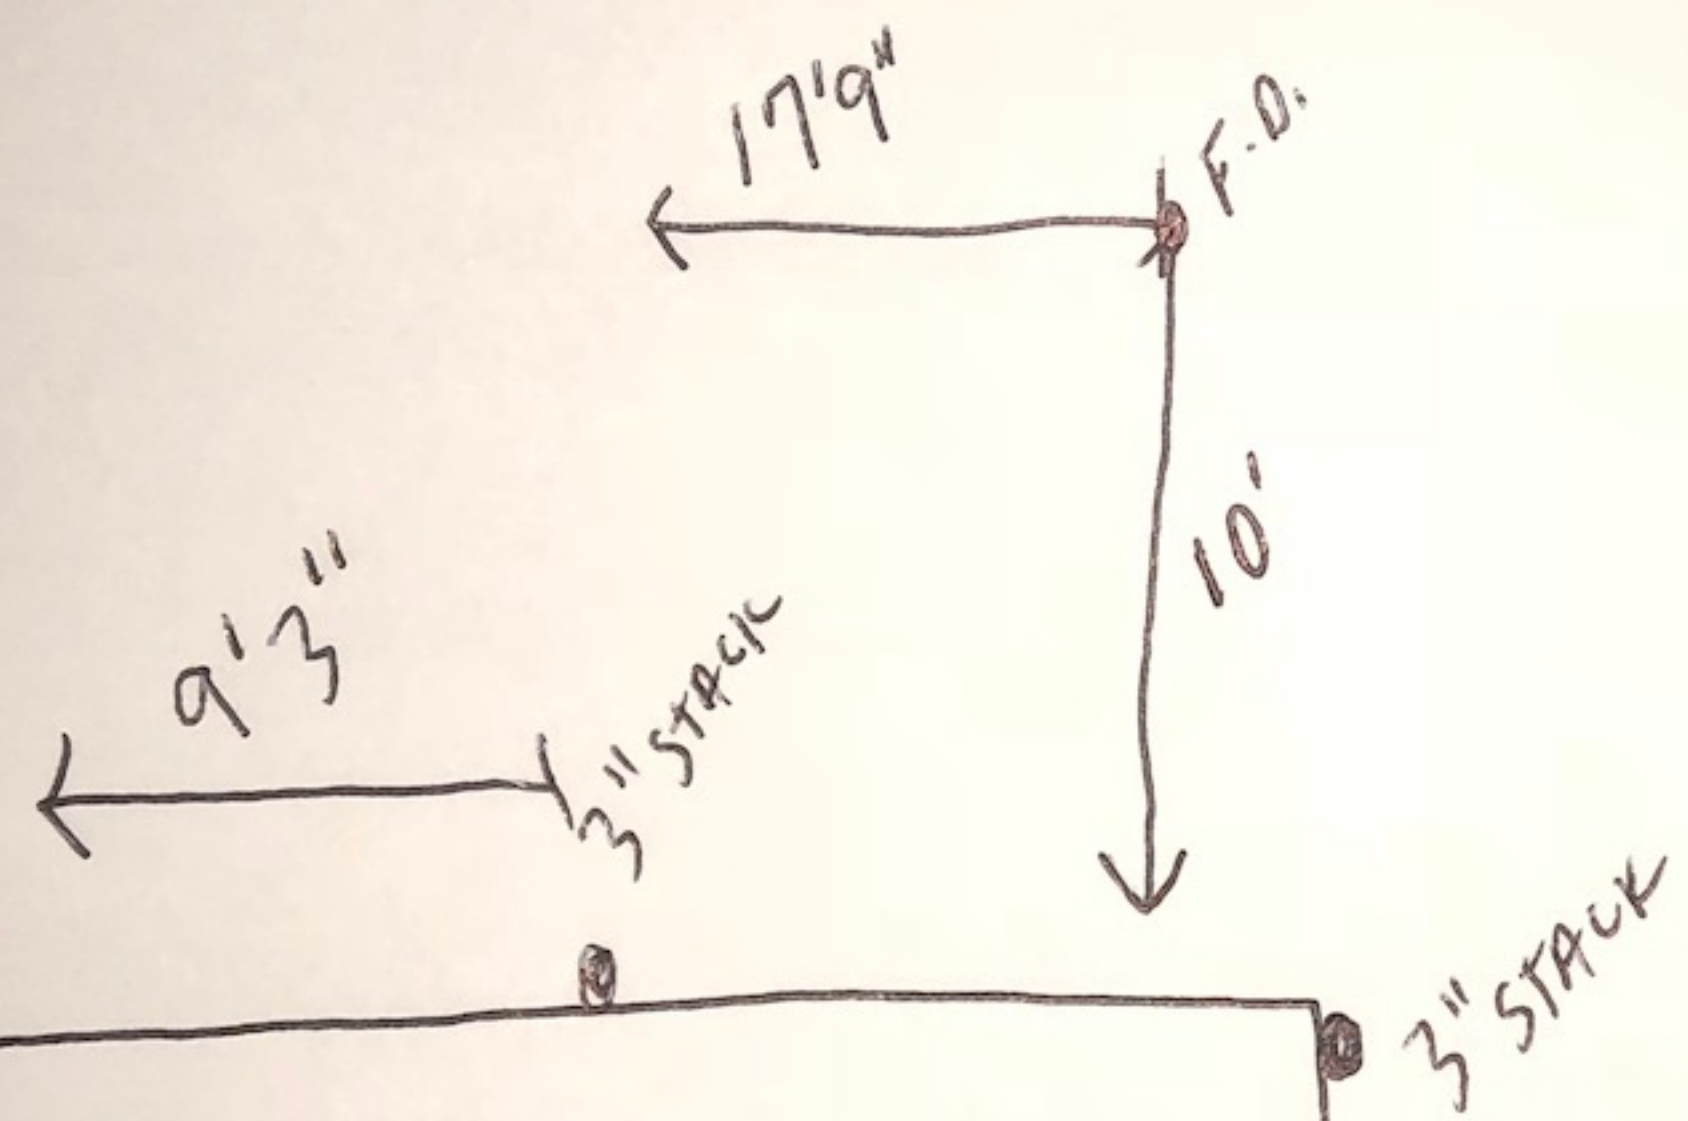

KCK69  
Unfinished bsmt  
3pc rough

GARAGE

water sewer

Sept