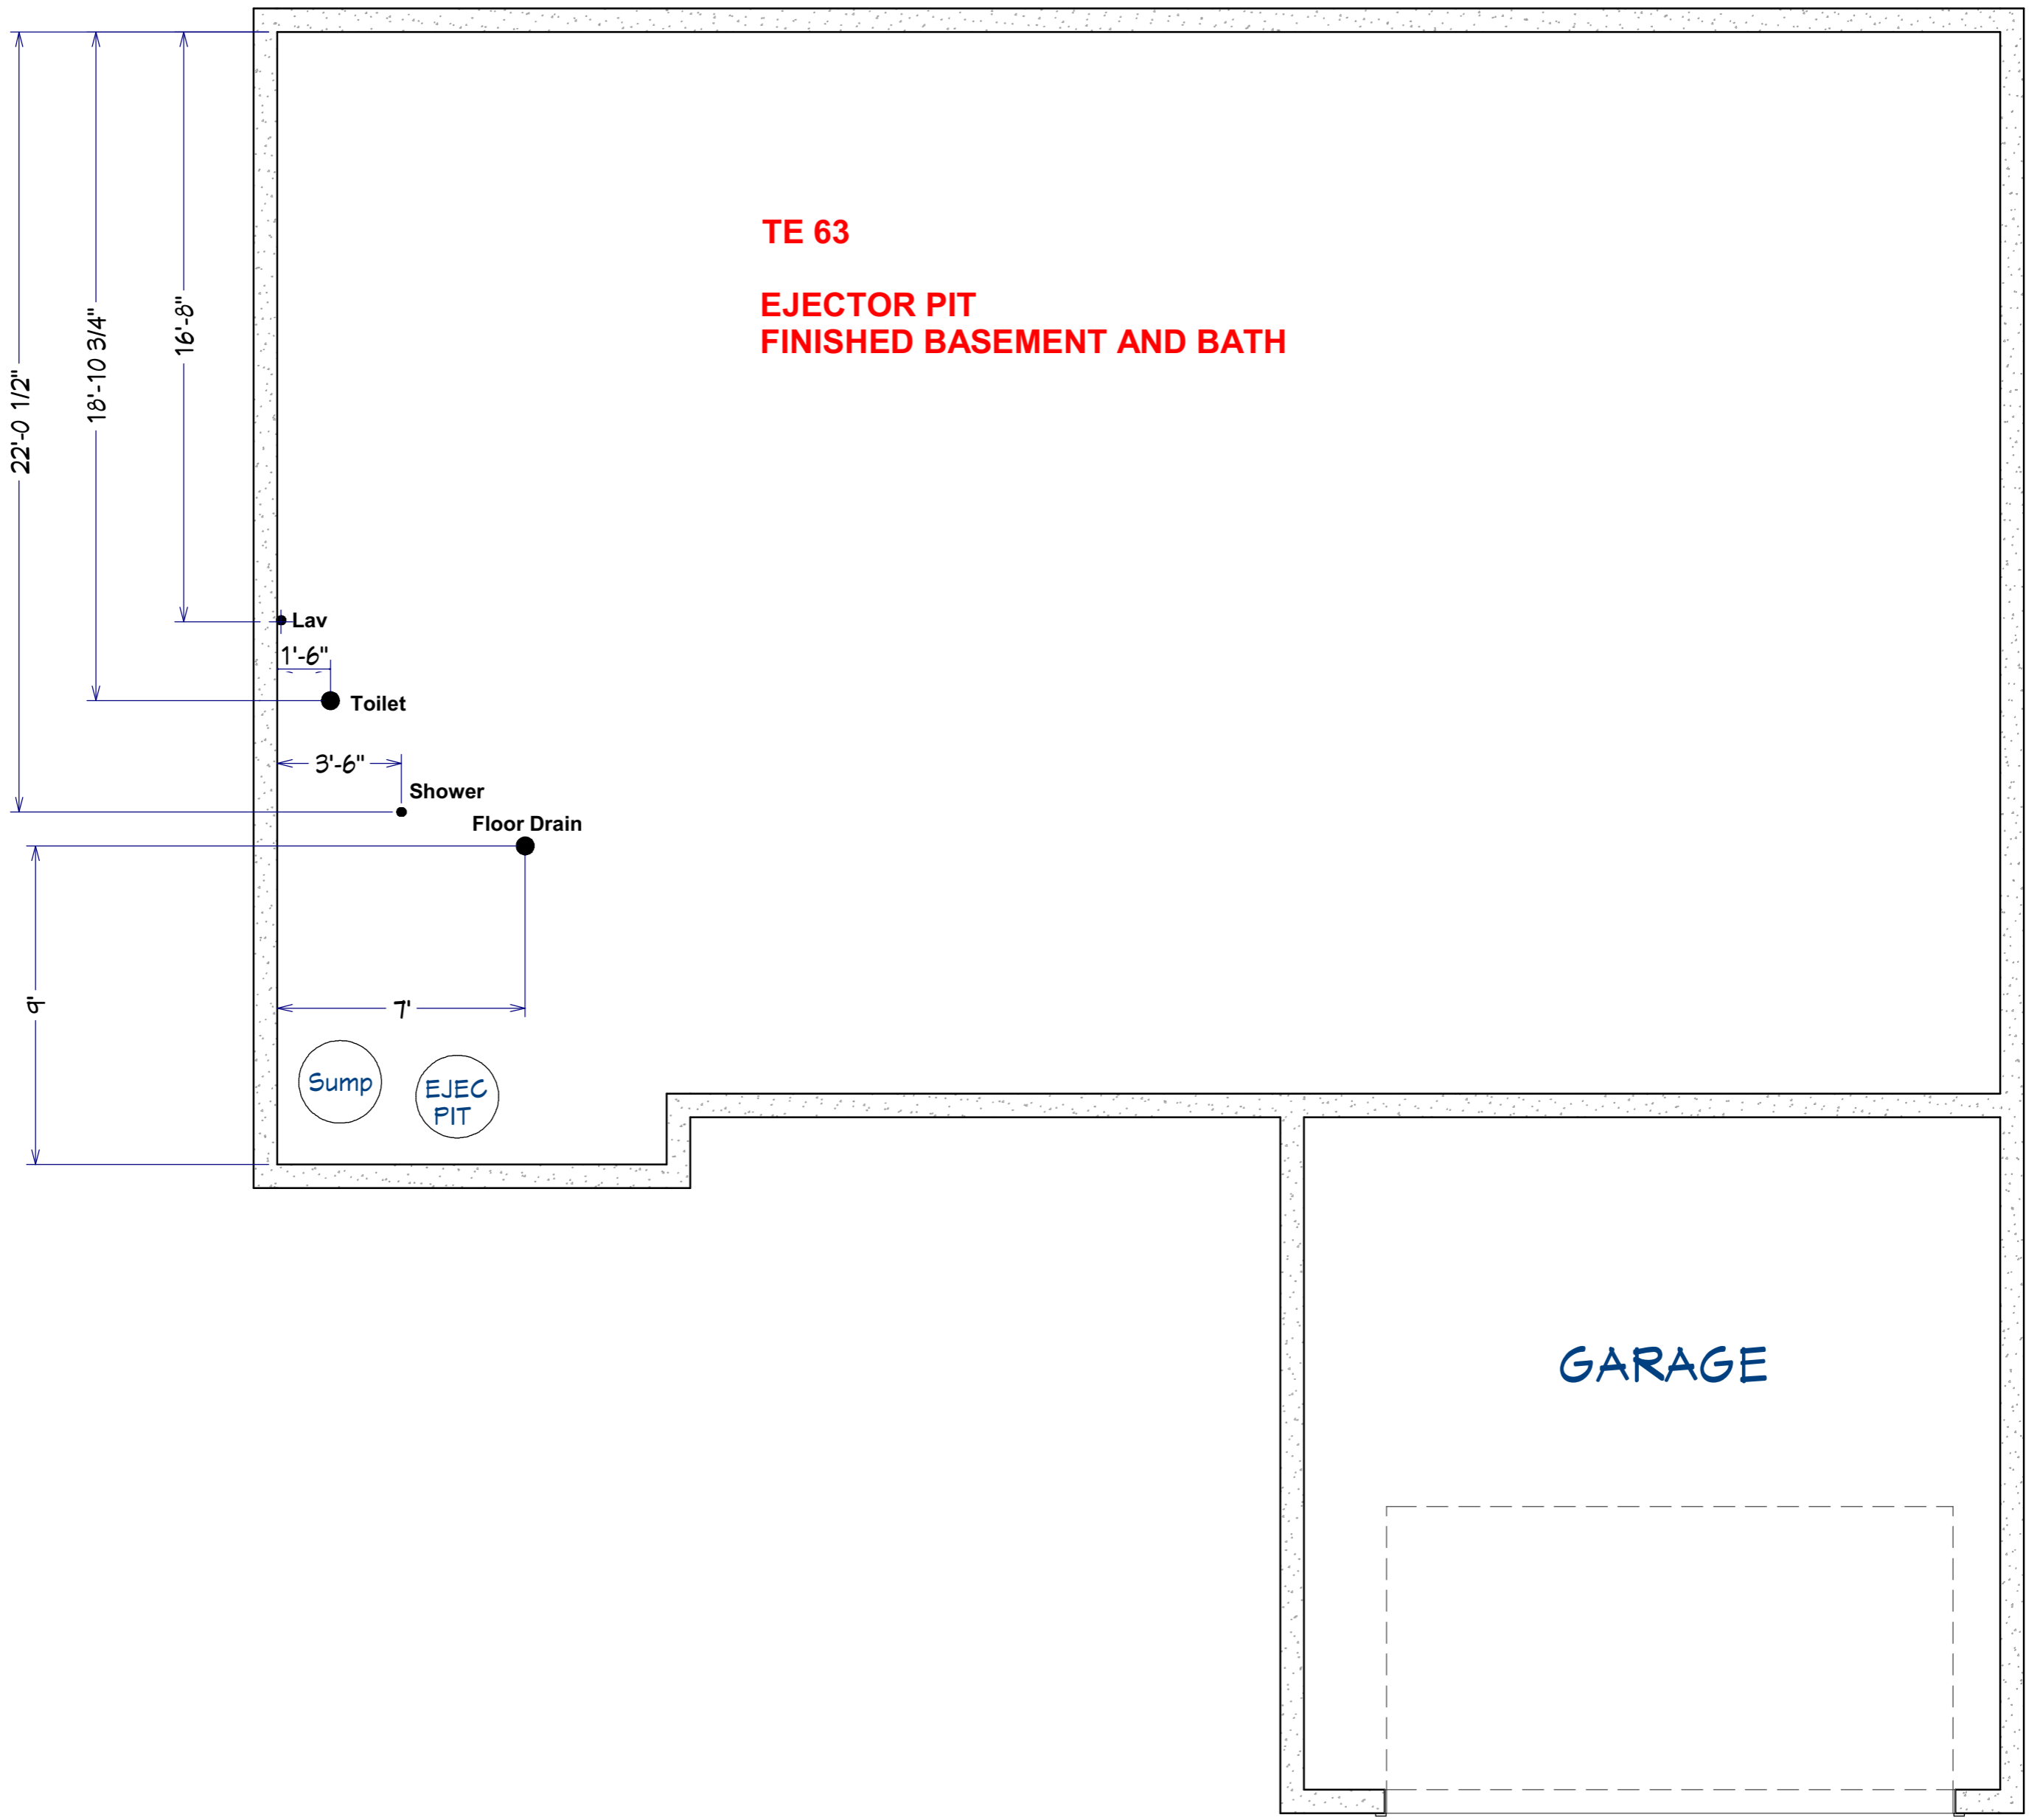

**TE 63**

**EJECTOR PIT  
FINISHED BASEMENT AND BATH**

**GARAGE**