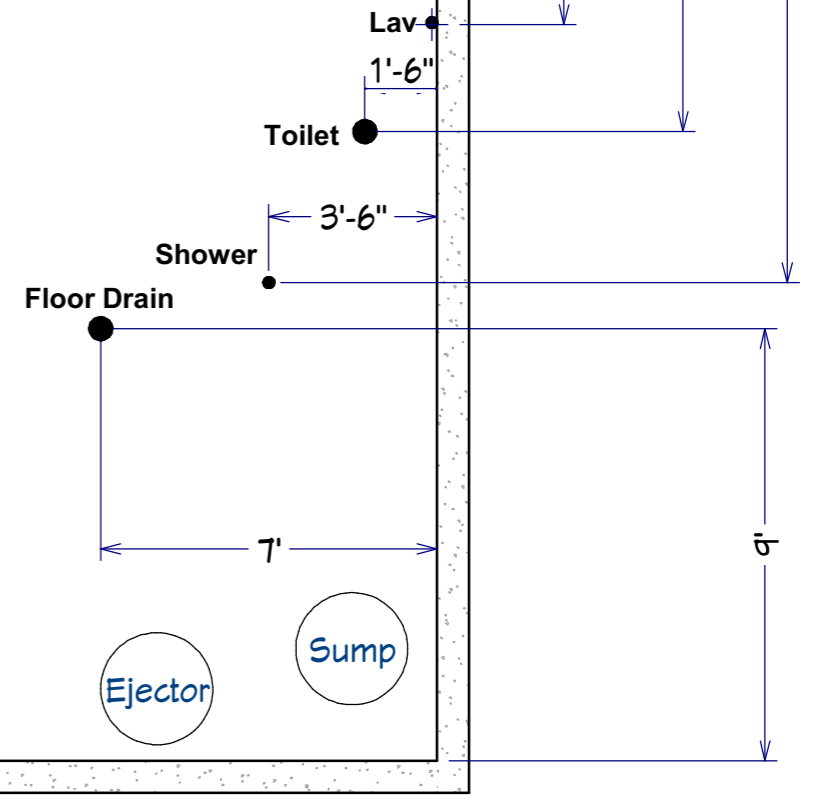

TE 66

UN-BASEMENT AND BATHROOM
EJECTOR PIT STATION
3" FLOOR DRAIN

GARAGE