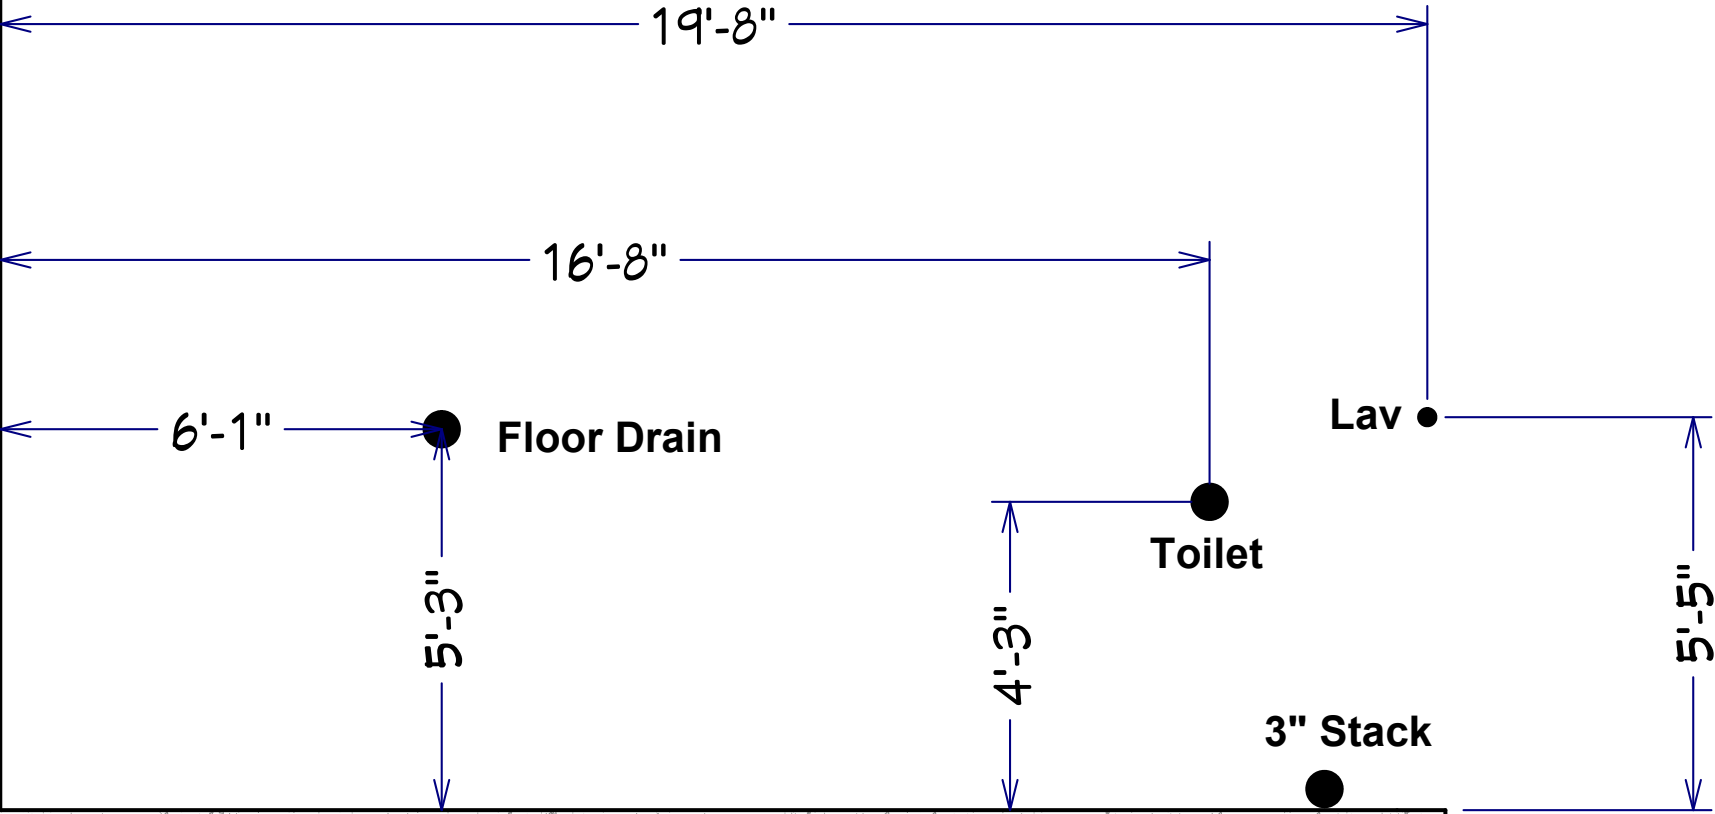

TH 6099

**2 PC ROUGH
3X2 FLOOR DRAIN
3" SEWER
BWV REQUIRED**

GARAGE