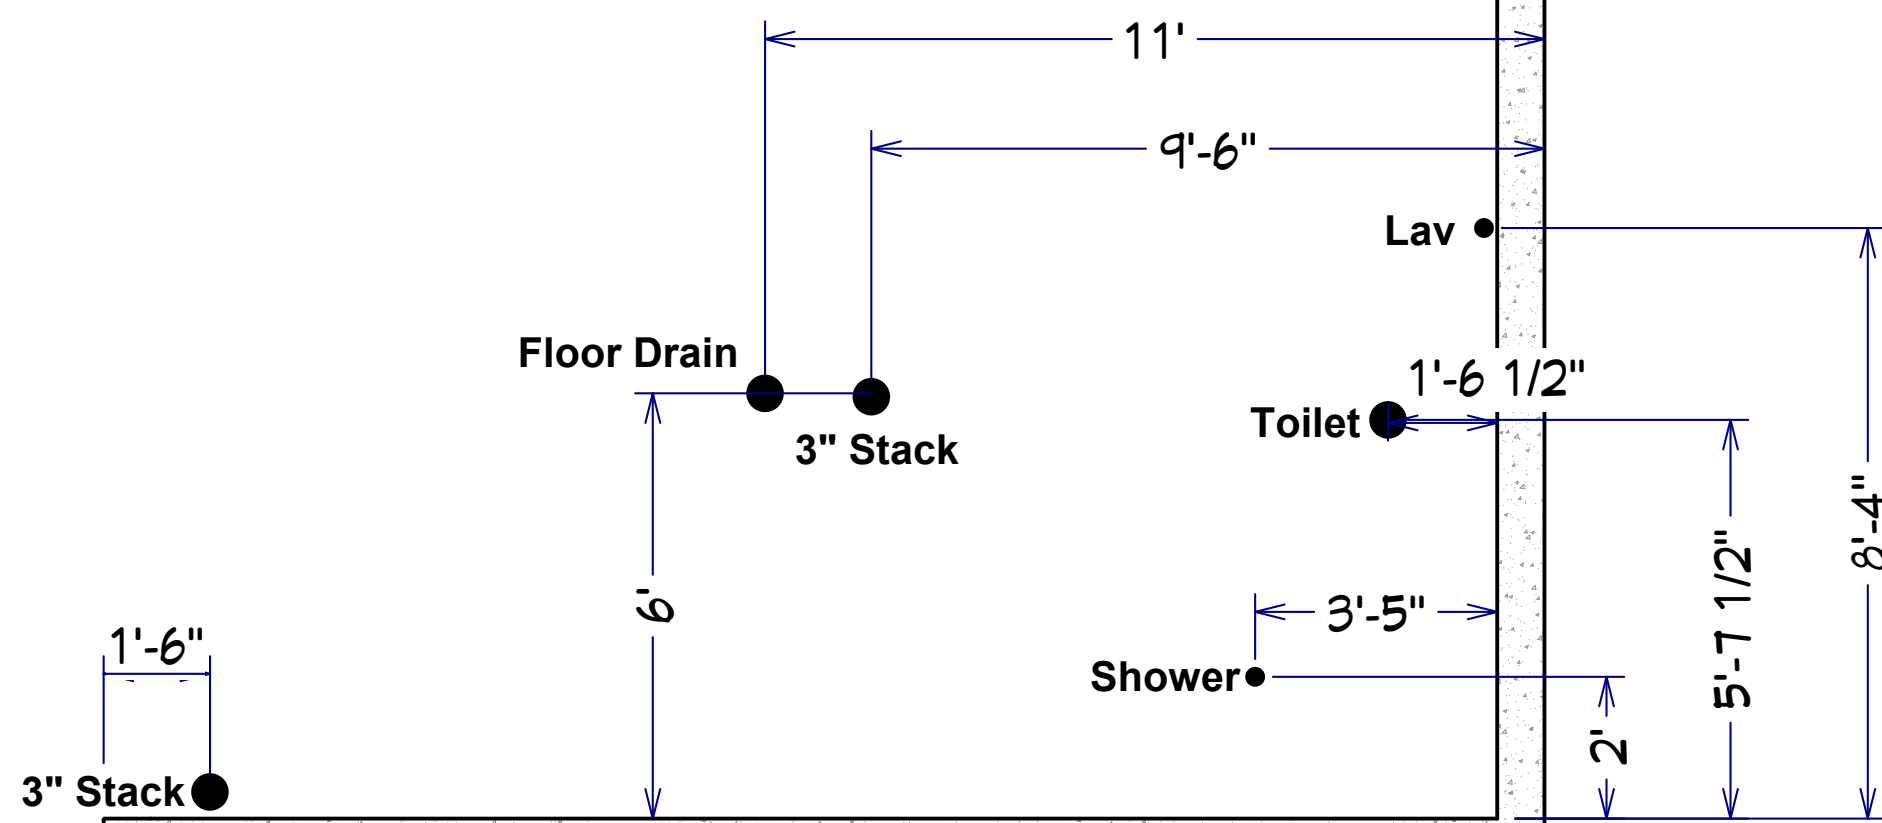

VGL 706

FINISHED BASEMENT AND BATH
4" SEWERS
3" FLOOR DRAIN

GARAGE

PORCH