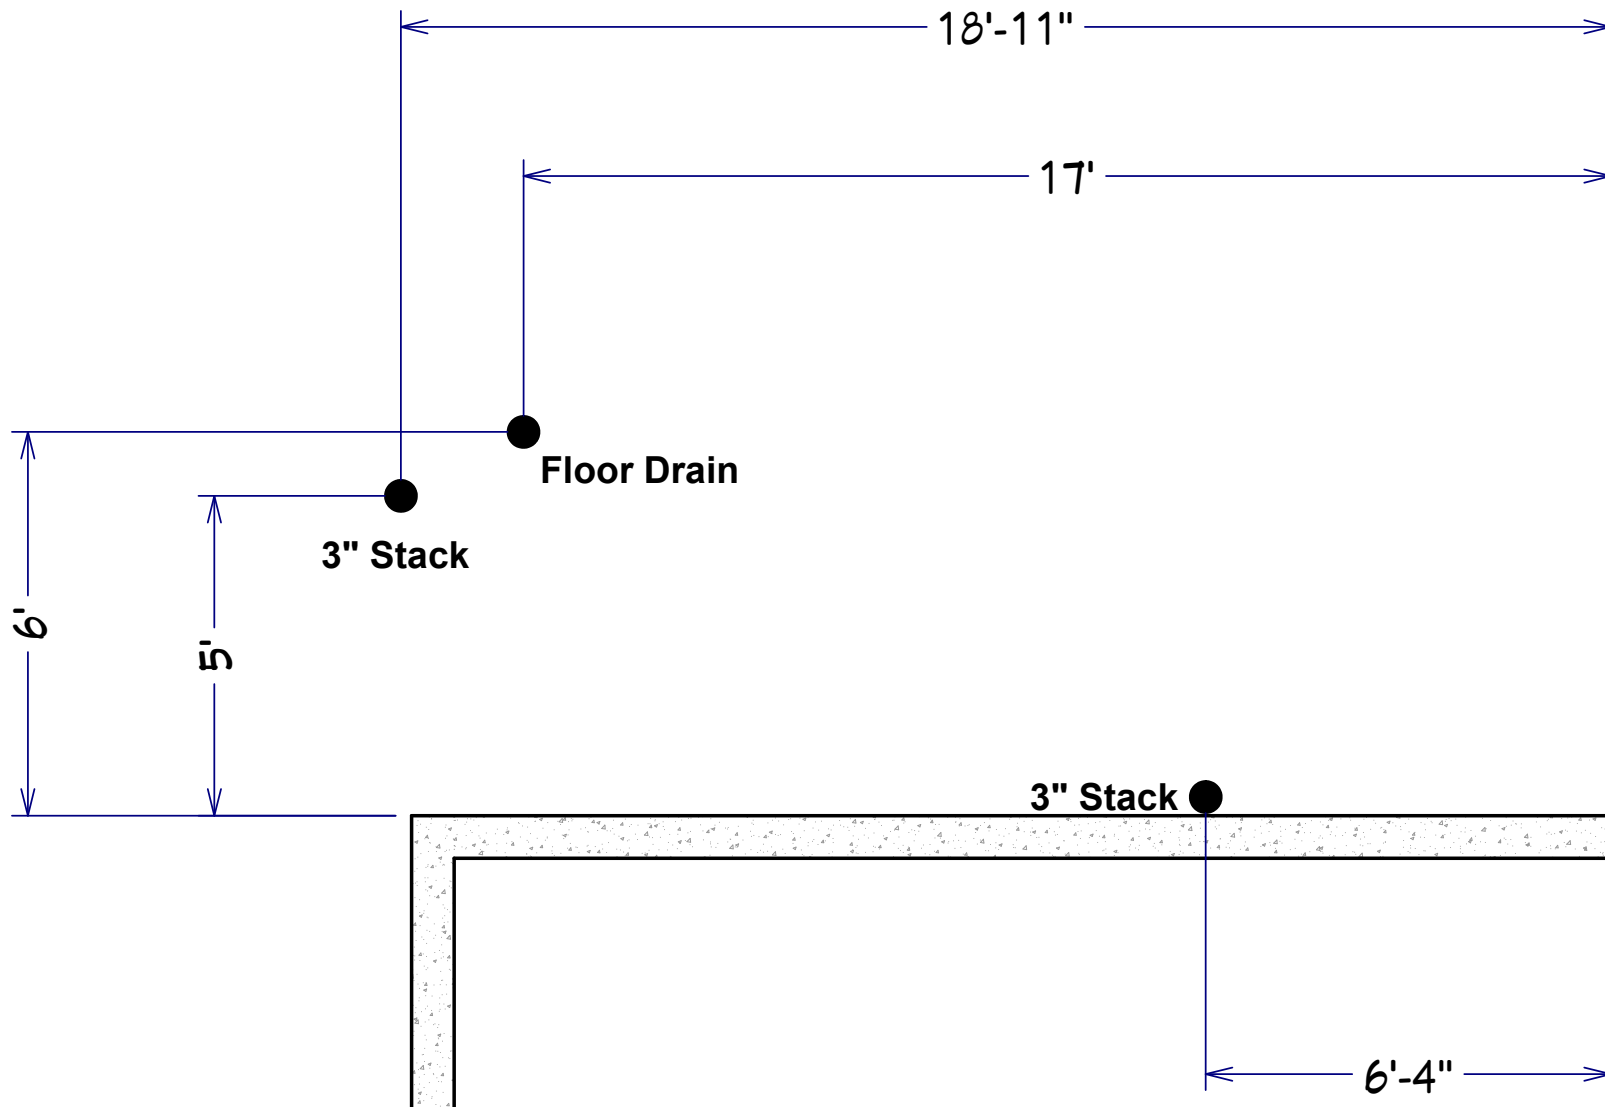

VGT 643

4" TO 1ST BRANCH
3" FLOOR DRAIN - VENT FLOOR
DRAIN
NO BATH ROUGH
FINISHED BASEMENT

GARAGE

PORCH